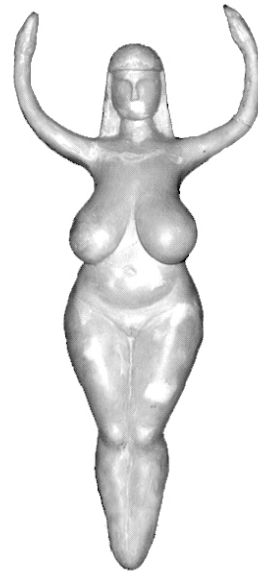

GODDESSES NEEDED!

+ YOU =

I am humbly seeking models to complete the life-cast portion of an ambitious sculpture project. Project involves constructing life-sized, Neolithic Goddess images from plaster life-casts of life-sized, terrestrial women.

While “looks” in the contemporary sense are Not Important for this project, the ability to forego modesty and sit still for 20 minutes is!

Me? Tattooed, modified, and weird in the classic Portland style, but totally safe and stable... ish. I'm an artist (see, poor). Even so, I will pay the right model so that I can finally manifest this piece!

You? A woman fitting one of two body types below and willing to help me make great art with your archetypal form! Current direction of the project calls for two primary body types: VERY small framed, small chested women (4'10" – 5'2") and women with VERY large breasts (G cup and beyond).